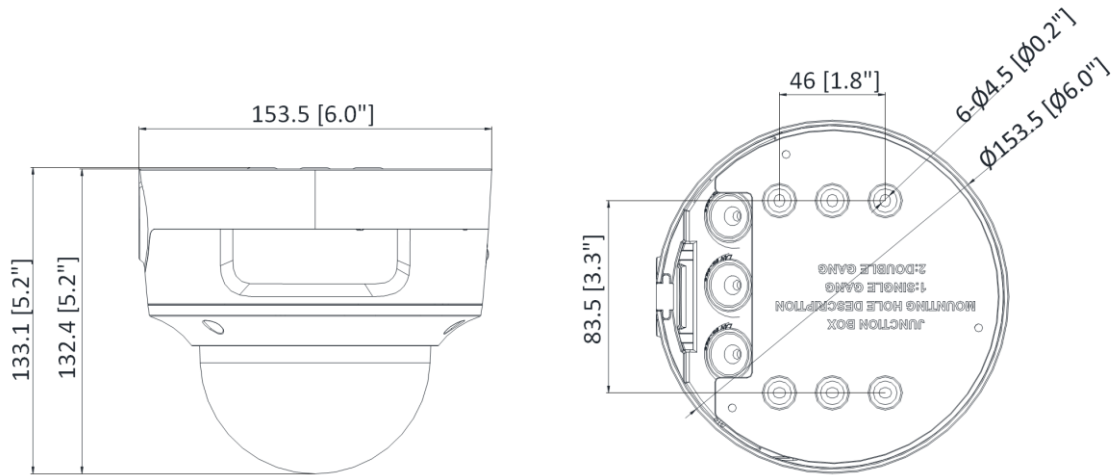

▪ **Available Model**

DS-2CD2746G2-IZS (2.8 to 12 mm)

▪ **Dimension**

Unit: mm (inch)

▪ **Accessory**

▪ **Optional**

DS-1473ZJ-155 Wall Mount	DS-1473ZJ-155B Wall Mount	DS-1475ZJ-SUS Vertical Pole Mount	DS-1471ZJ-155 Pendant Mount	DS-1476ZJ-SUS Corner Mount
DS-1227ZJ-DM37 In-ceiling Mount